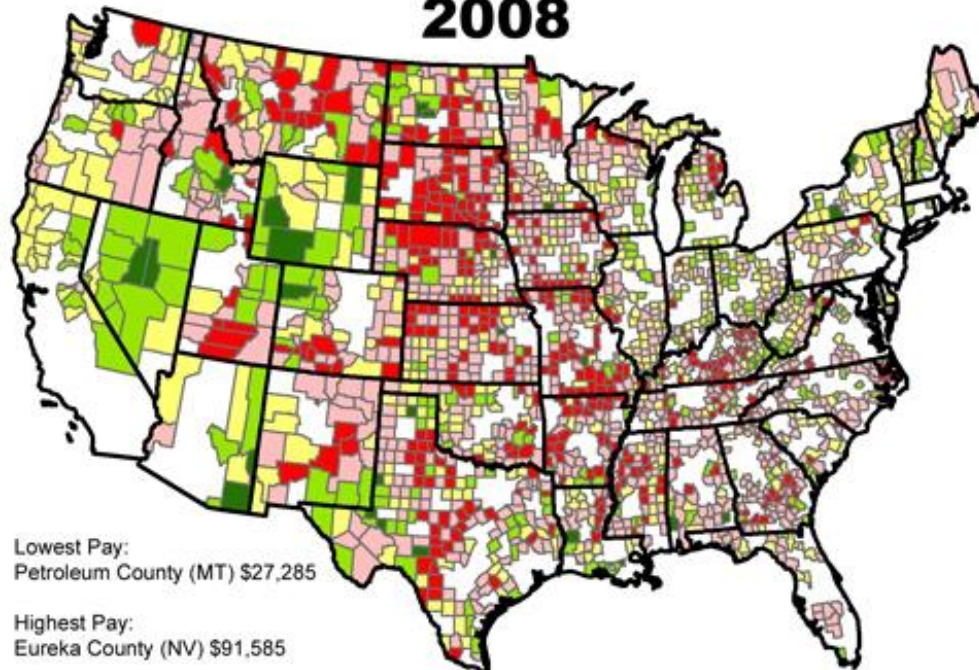

Các ví dụ

- Sử dụng ký hiệu không nhất quán
- Nguồn?
- Mũi tên Bắc?

UN-REDD
PROGRAMME

Food and Agriculture
Organization of the
United Nations

Empowered lives.
Resilient nations.

Các ví dụ

Tiền lương khu vực nông thôn châu Mỹ

2008

Lowest Pay:
Petroleum County (MT) \$27,285

Highest Pay:
Eureka County (NV) \$91,585

Average Compensation in Rural Counties

Source: Bureau of Economic Analysis

UN-REDD
PROGRAMME

Food and Agriculture
Organization of the
United Nations